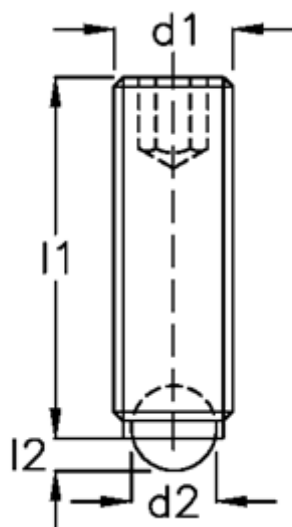

# Data Sheet

Article number: 20902661

Description: E+G Ball point screw  
GN 605-M10-35-A

## Measures

---

d1	= M10
d2	= 7.0
Internal hexagon	= 5.0
l1	= 35
l2	= 2.3